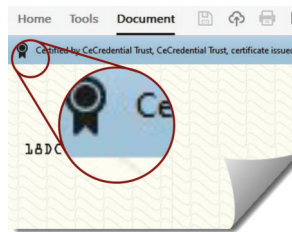

UNIVERSITY PRESIDENT

CHAIR, BOARD OF TRUSTEES

The market leader in the generation of secure, portable digital credentials.

● *To validate this credential:*

Locate and note the CeDiD located in the upper left hand corner of the credential (page 1). The CeDiD is a unique identifier and is required for validation. Enter the CeDiD, using the link below to visit the institution's official validation website. Validation includes complete degree information that is time and date stamped by the issuing authority.

For more information on CeCredential Trust, click [here](#).

Validate Now

or visit <https://www.wgu.edu/alumni/e-diploma-verification/validate.html>

● *To verify the digital signature:*

This credential is certified by CeCredential Trust and should read as such. The ribbon signifies that both pages of this document have not been modified since issued. Do not trust this document if any other symbol is displayed.

**Valid and certified**  
Authenticity and integrity are verified  
**TRUST**

**Error!**  
Check internet connection  
**DO NOT TRUST**

**Error!**  
Authenticity and integrity not verified  
**DO NOT TRUST**